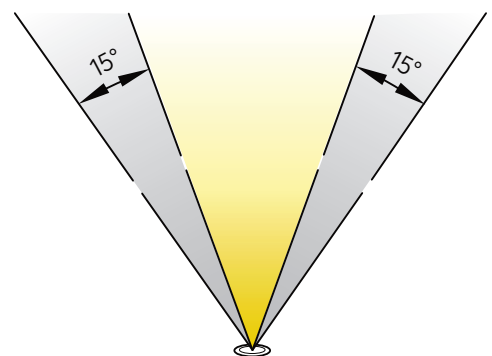

C-Series In-Ground

	In-Ground – 10 W			In-Ground – 20 W		
Finish	CBR			CBR		
Color Temp. (CCT)	3000K	4000K	5000K	3000K	4000K	5000K
Item Number by Beam Spread and Finish + CCT	45° Beam Spread 16227 CBR30	45° Beam Spread 16227 CBR40	45° Beam Spread 16227 CBR50	45° Beam Spread 16230 CBR30	45° Beam Spread 16230 CBR40	45° Beam Spread 16230 CBR50
For Example: 16227+CBR+30=16227CBR30	60° Beam Spread 16228 CBR30	60° Beam Spread 16228 CBR40	60° Beam Spread 16228 CBR50	60° Beam Spread 16258 CBR30	60° Beam Spread 16258 CBR40	60° Beam Spread 16258 CBR50
Housing	Cast Brass			Cast Brass		
Wattage, Delivered Lumens & Efficacy	9.7W 775 lm 80 lm/W			20.3W 1625 lm 80 lm/W		
CRI	80					
Voltage Range	120V-277V, 50-60Hz. Surge protection up to 4kV.					
Light Source	Single, high output, energy efficient COB LED					
Notes	Tested to a Lumen Maintenance L70 of ≥ 55,000 hrs.					
Accessories	 16290SS Stainless Steel Trim Ring					
Dimensions						

Beam Tilt Adjustment

(Set from outside the fixture)

Up to 15° External Beam Tilt Adjustment in Either Direction